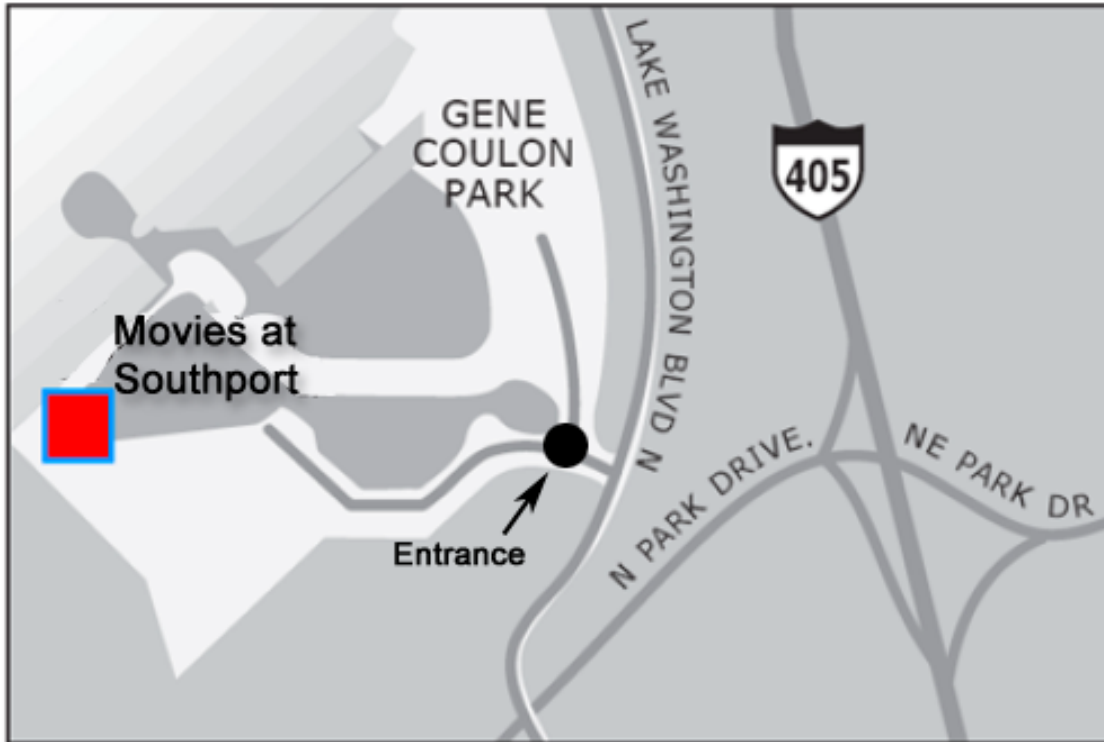

**Southport Movies and Music – 1083 Lake Washington Blvd. N.
Renton, WA 98056 – Phone 425.282.5833 x300 – www.southportevents.com**

DIRECTIONS

From I-405 Southbound Take Exit 5 SR 900 East Park Ave N/Sunset Blvd NE – Off the freeway take a right onto NE Park Drive – travel .4 mile to Lake Washington Blvd N. – make right. Follow Northbound for .1 mile and make left at Stop sign. Make left just before Gene Coulon Park into Southport. Follow the road past the leasing office and cafe to the waterfront. Follow signs to parking and movies.

From I-405 Northbound Take Exit 5 SR 900 East/Sunset Blvd NE/ Issaquah – Off the freeway take a left onto NE Park Drive- follow West for .4 mile to Lake Washington Blvd N. – make right. Follow Northbound for .1 mile and make left at Stop sign. Make left just before Gene Coulon Park into Southport. Follow the road past the leasing office and cafe to the waterfront. Follow signs to parking and movies.